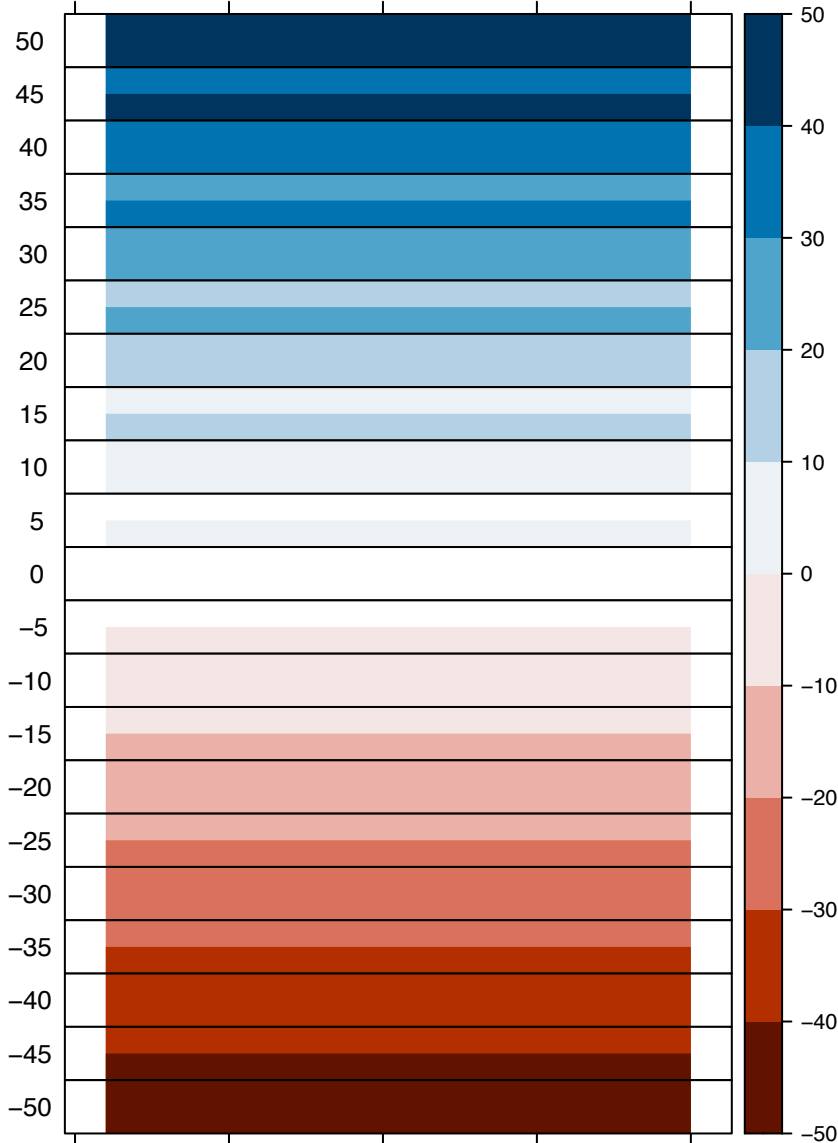

Political Horizon Chart Cheat Sheet (Democratic % minus Republican %)

(a) Margin-of-Victory Percentage Points

Time

(b) Chance-of-Winning Percentage Differences

Time