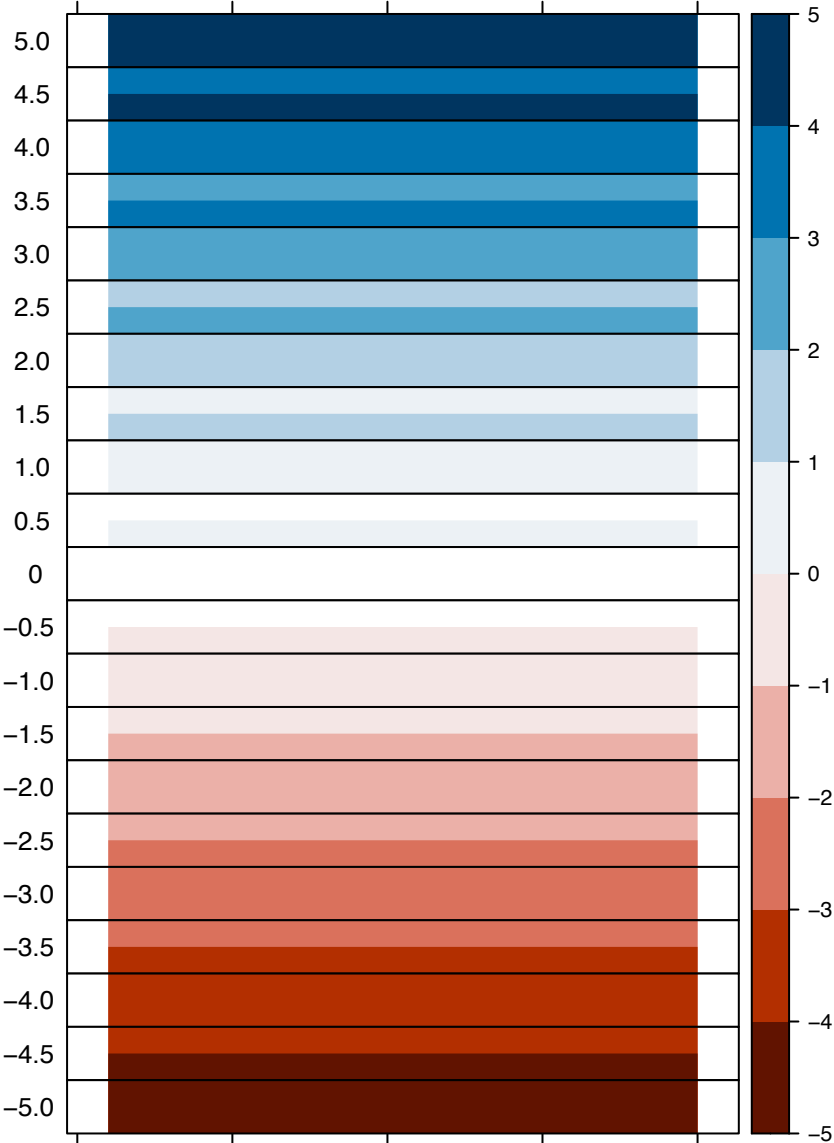

Political Horizon Chart Cheat Sheet (Democratic % minus Republican %)

(a) Margin-of-Victory Percentage Points

Time

(b) Chance-of-Winning Percentage Differences

Time